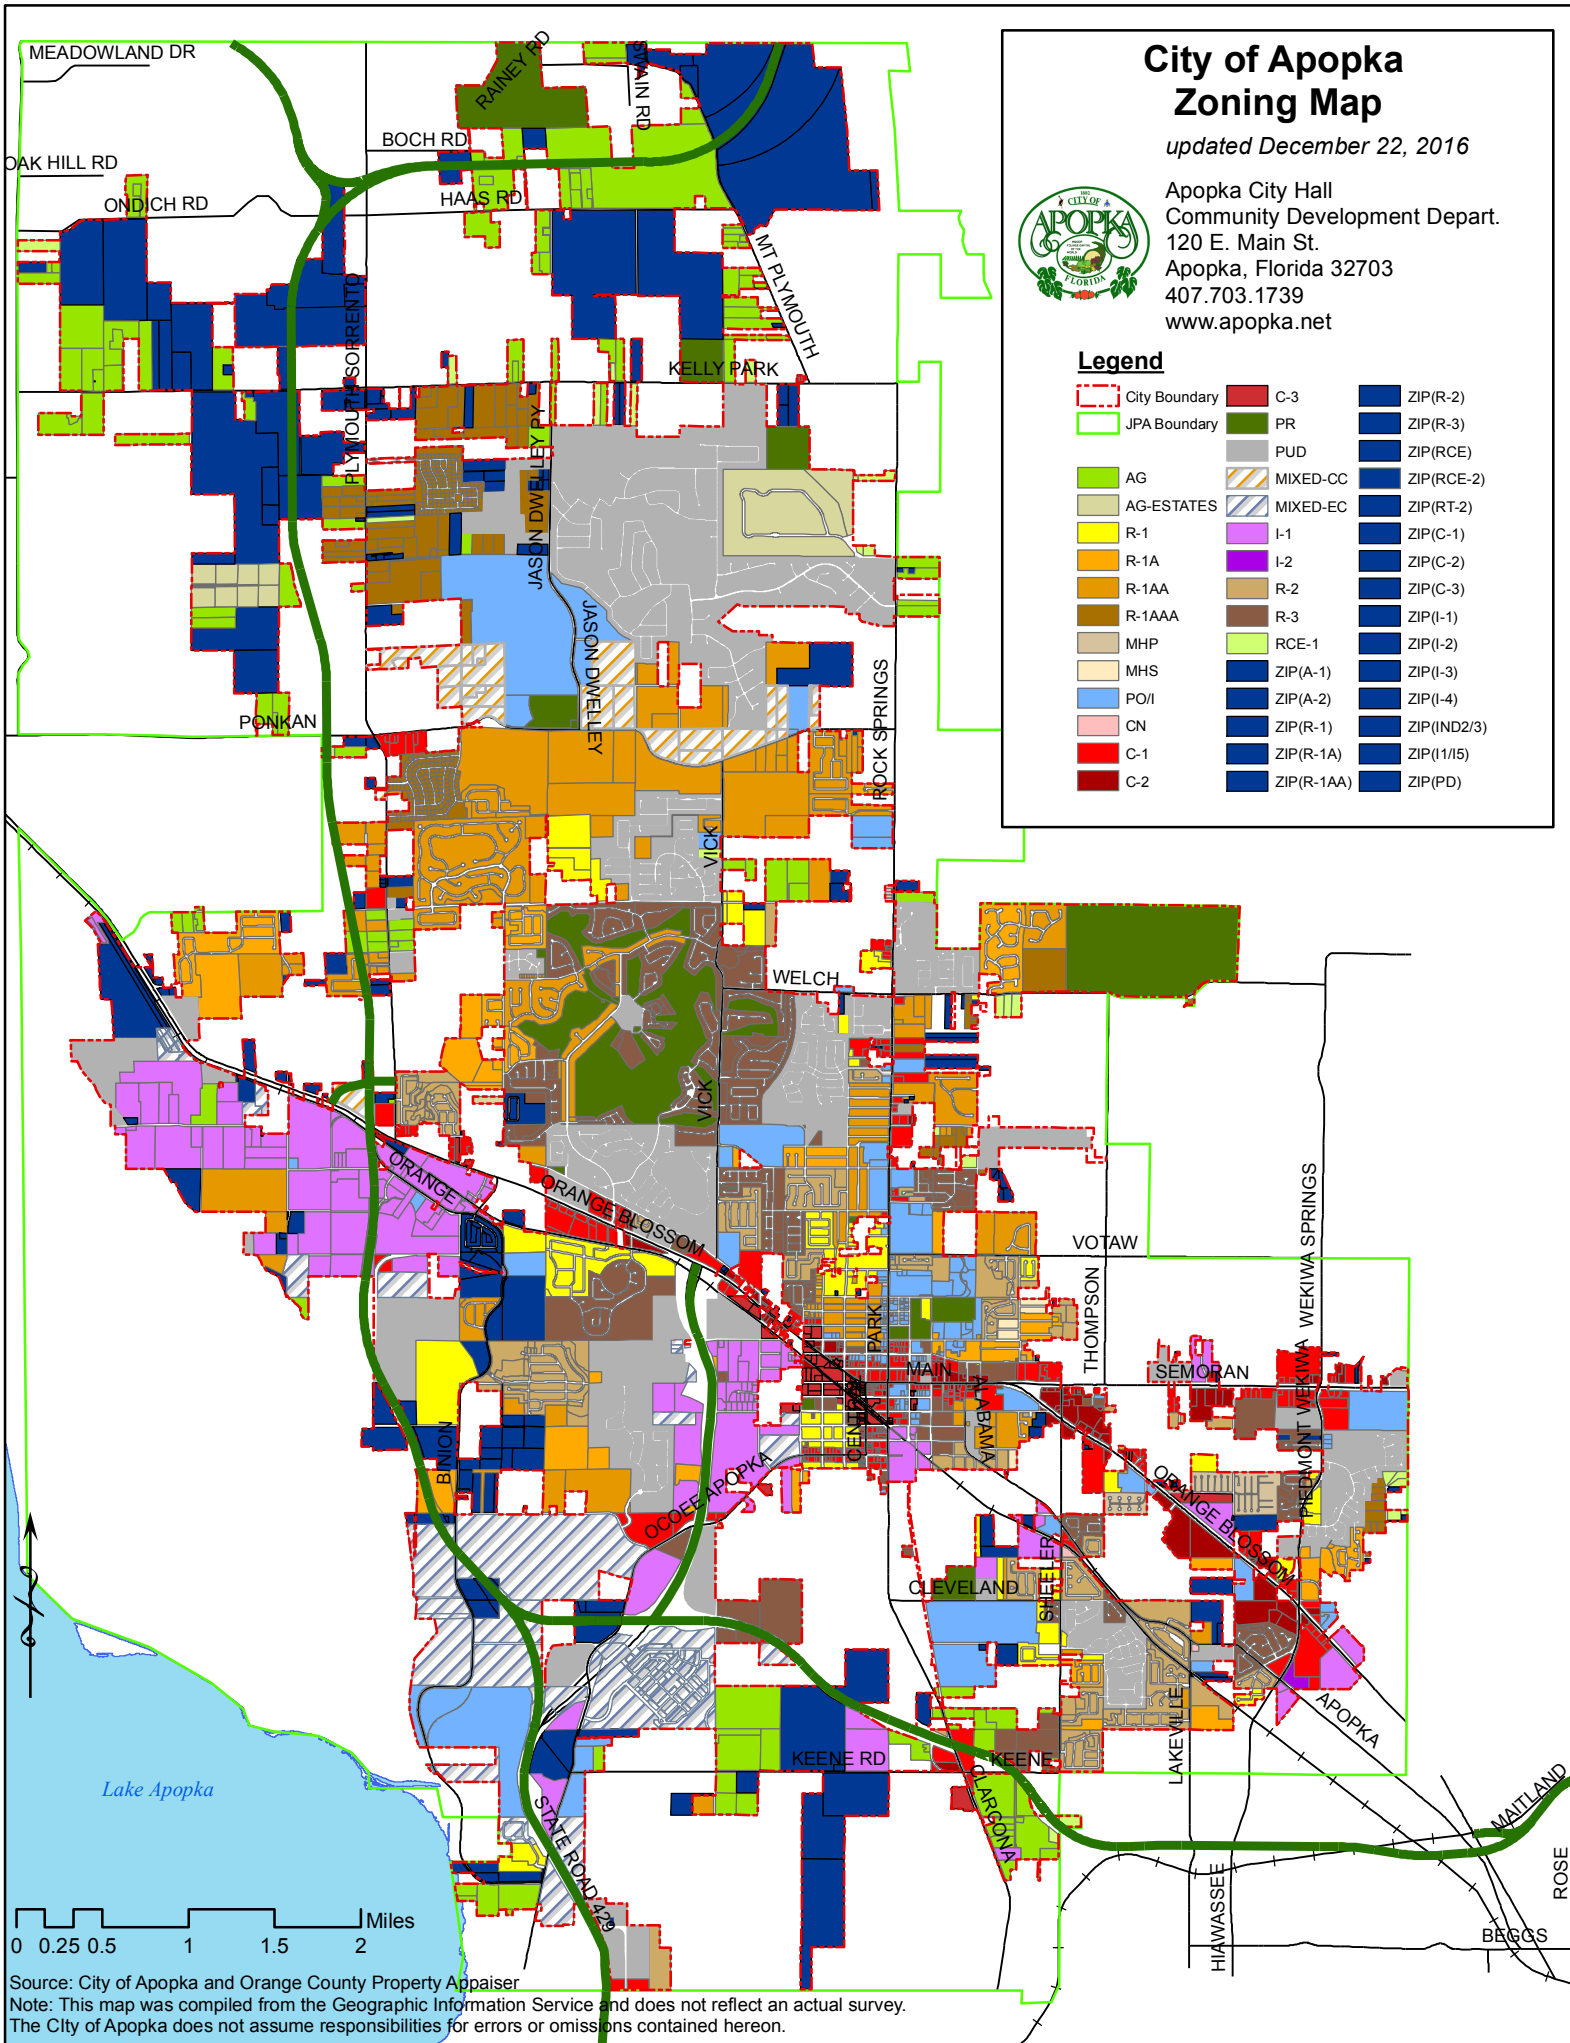

# City of Apopka Zoning Map

updated December 22, 2016

Apopka City Hall  
Community Development Depart.  
120 E. Main St.  
Apopka, Florida 32703  
407.703.1739  
www.apopka.net

## Legend

City Boundary	C-3	ZIP(R-2)
JPA Boundary	PR	ZIP(R-3)
AG	PUD	ZIP(RCE)
AG-ESTATES	MIXED-CC	ZIP(RCE-2)
R-1	MIXED-EC	ZIP(RT-2)
R-1A	I-1	ZIP(C-1)
R-1AA	I-2	ZIP(C-2)
R-1AAA	R-2	ZIP(C-3)
MHP	R-3	ZIP(I-1)
MHS	RCE-1	ZIP(I-2)
PO/I	ZIP(A-1)	ZIP(I-3)
CN	ZIP(A-2)	ZIP(I-4)
C-1	ZIP(R-1)	ZIP(IND2/3)
C-2	ZIP(R-1A)	ZIP(11/15)
	ZIP(R-1AA)	ZIP(PD)

Source: City of Apopka and Orange County Property Appaiser  
 Note: This map was compiled from the Geographic Information Service and does not reflect an actual survey.  
 The City of Apopka does not assume responsibilities for errors or omissions contained herein.